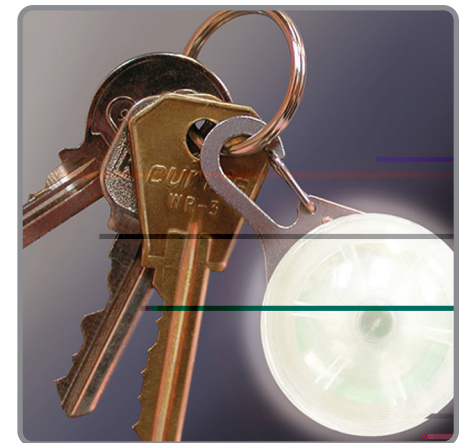

SPOTLIT™

LED Carabiner Light

This bright little LED carabiner is multi-functional, mega-useful, and overall, a mighty handy little device.

Our SpotLit LED is the perfect mini-beacon whenever you need a little help in the dark. Set in a lightweight stainless steel carabiner, it attaches quickly and securely to key rings, jackets - just about anything with a hook or zipper. Its long-lasting LED provides an ambient glow bright enough for everything from reading fine print to finding your car door keyhole. Attached to things like tent lines and camping gear, it provides instant location of hazards and necessities; attached to your person (jacket, backpack, running belt) it tells other people where you are, when they might not otherwise see you. Choose from two modes: press once for steady glow, twice for continuous flash. Water-resistant, long-life, replaceable batteries included.

- ⊕ Weather resistant
- ⊕ Secure stainless steel spring clip easily clips anywhere you need a little light!
- ⊕ Push button switch
- ⊕ Glow and flash modes
- ⊕ Battery run time:
Glow mode: 20 hours
Flash mode: 25 hours
- ⊕ Easily replaceable 2 x 2016 3V lithium battery included
- ⊕ Available with a white translucent body in the following LED colors: Red, White, Blue, Green, and Disc-O (micro-chip controlled LED that cycles through the color spectrum)
- ⊕ Available with a white LED in the following translucent body colors: Pink, Lime Green, or Orange
- ⊕ Dimensions: 2" x 1.25" x .75"
- ⊕ Weight: .6 ounces (17g)
- ⊕ Customization Available - Print your logo or company name