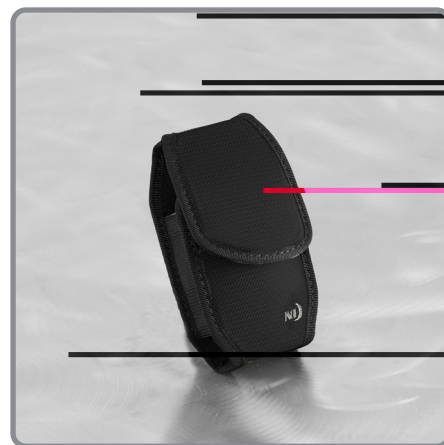

SPORT CASE™ TONE

Universal Phone Cases

Neutral enough to blend, attractive enough to be noticed. This durable, versatile case has a sporty yet classic style.

Made of sturdy, weather-resistant nylon 420 dobby, our Sport Case Tone is fitted with a strong, low-profile flex clip that attaches to belts and straps up to 2" wide. (There's also a top carabiner loop for a second attachment option.) The Sport Case Tone is appropriate for just about any environment, and fits just about everyone's sense of style.

- ⊕ Universally sized - designed to fit nearly all small phones on the market.
- ⊕ Available in Black
- ⊕ Sport Case Tone holsters feature durable hook & loop lid closure.
- ⊕ Features our low-profile clip which fits belts, waistbands or straps up to 2"
- ⊕ Wide size features rugged rotating clip accommodates waistbands, belts and straps up to 2-3/8"
- ⊕ Webbing loop at top allows carabiner attachment
- ⊕ External Case dimensions:
Small: 4" x 2.3" x 1.5"
Medium: 4.5" x 2.8" x 1.5"
Wide: 4.8" x 2.9" x 1.5"

Small:

Medium:

Wide:

Retail Packaging Dimensions- Small: 6.8"H x 3.5"W x 1.5"D (173mm H x 89mm W x 38mm D)
Retail Packaging Dimensions- Medium: 7.5"H x 3.5"W x 1.5"D (191mm H x 89mm W x 38mm D)
Retail Packaging Dimensions- Wide: 7.5"H x 4"W x 1.75"D (191mm H x 102mm W x 38mm D)