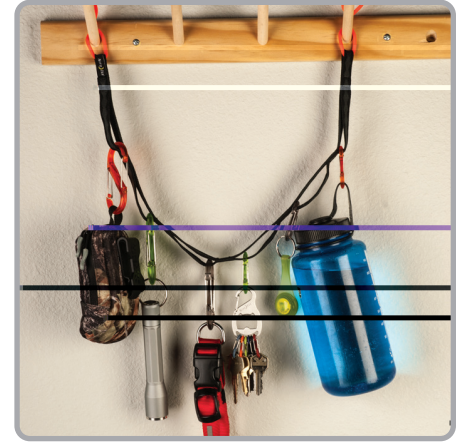

# GEAR LINE™

Organization System

Whether you're organizing your tent, garage, closet or rec room, our hang-anywhere, hang-anything Gear Line will keep your tools, sporting gear, pet collars, clothing, and accessories of all kinds lined up and tidy. And it's so colorful and smart, it almost makes the job fun.

Made of high quality, wear-resistant webbing, the Gear Line Organization System features sturdy S-Biner® double-gated carabiner clips in alternating sizes, each attached to its own individual sturdy loop, along with Gear Tie® Reusable Twist Ties on each end. Just attach whatever tools, gear, gadgets, or clothing you want to each S-Biner and hang the Gear Line to any hook or knob - wherever it will be most convenient. Go vertical when you want to maximize storage and save wall space. Hang horizontally to keep things easily accessible at eye level or quickly dry out gear. Each S-Biner clips securely closed and unclips easily for fast, convenient attachment and detachment, and can easily be interchanged.

- + Use Gear Lines in the garage, on the boat, in the home, camping and in countless other places where things need to be secured and organized.
- + Available in two lengths: 2' (System contains 3 x #2 and 3 x #4 Plastic S-Biners) and 4' (System contains 5 x #2 and 5 x #4 Plastic S-Biners)
- + Colorful Translucent S-Biner Double Gated Carabiner clips easily secure a variety of items for secure attachment and easy release
- + Features high quality, durable webbing
- + Features Gear Tie Technology™ - 2 x 12" Gear Ties, one on each end, for versatile attachment options