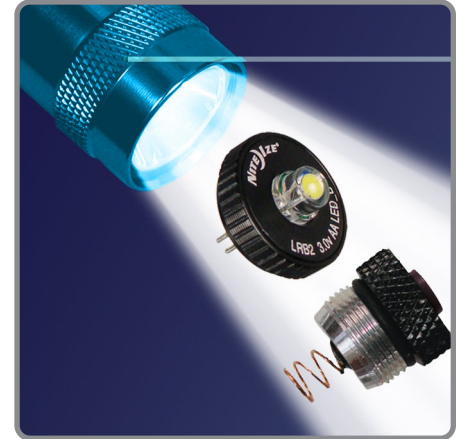

- ⊕ LED Upgrade Kit II & Push button on/off Tail Cap Switch
- ⊕ Fits: Incandescent AA Mini Maglite® Flashlight
- ⊕ Brightness: 30 Lumens
- ⊕ Battery Run Time: 25 Hours
- ⊕ Extends battery life over four times that of original incandescent bulb
- ⊕ Focusable beam
- ⊕ Beam Distance: 40 meters
- ⊕ Shockproof
- ⊕ Push button on/off Tail Cap Switch allows one handed operation
- ⊕ Simple installation - It's as easy as replacing the incandescent bulb and the tailcap of your flashlight!
- ⊕ Note: Replacing the original incandescent bulb with any Nite Ize LED Upgrade Kit or Tail Cap Switch will void the MAG Instrument® LIMITED LIFETIME WARRANTY covering the AA MINI MAGLITE® flashlight.
- ⊕ LEGAL DISCLAIMER: MAG-LITE® and MINI MAGLITE® are trademarks of Mag Instrument, Inc., as are the distinctive shape, style and overall appearance of the Mini-Maglite® flashlight and the circumferential inscription around the face caps of all of Mag Instrument flashlights.