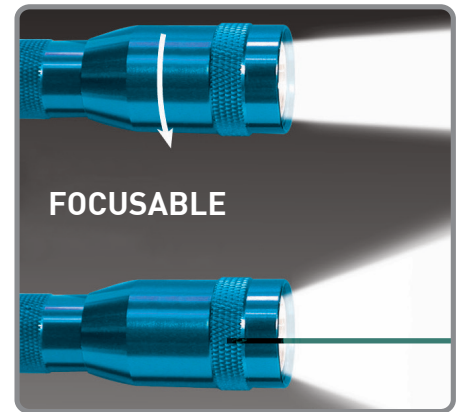

- ⊕ LED Upgrade Kit II & Push button on/off Tail Cap Switch
- ⊕ Fits: Incandescent AA Mini Maglite® Flashlight
- ⊕ Brightness: 30 Lumens
- ⊕ Battery Run Time: 25 Hours
- ⊕ Extends battery life over four times that of original incandescent bulb
- ⊕ Focusable beam
- ⊕ Beam Distance: 40 meters
- ⊕ Shockproof
- ⊕ Push button on/off Tail Cap Switch allows one handed operation
- ⊕ Simple installation - It's as easy as replacing the incandescent bulb and the tailcap of your flashlight!
- ⊕ Note: Replacing the original incandescent bulb with any Nite Ize LED Upgrade Kit or Tail Cap Switch will void the MAG Instrument® LIMITED LIFETIME WARRANTY covering the AA MINI MAGLITE® flashlight.
- ⊕ LEGAL DISCLAIMER: MAG-LITE® and MINI MAGLITE® are trademarks of Mag Instrument, Inc., as are the distinctive shape, style and overall appearance of the Mini-Maglite® flashlight and the circumferential inscription around the face caps of all of Mag Instrument flashlights.