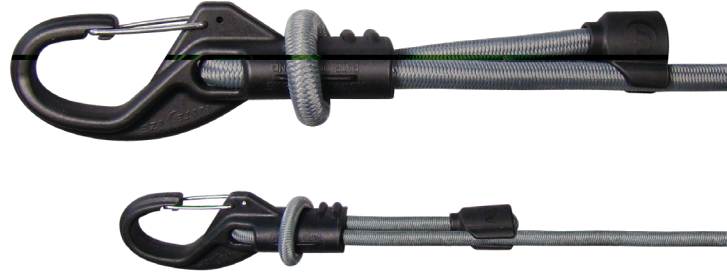

- ⊕ Available in two sizes:
- ⊕ Size #5 which is a 5mm cord that adjusts from 28" - 6"
- ⊕ Size #9 which is a 9mm cord that adjusts from 48" - 10"
- ⊕ Available with grey cord and black KnotBone carabiner clips

Warning: Read product safety information and instructions prior to use. Safety precautions should be taken in the use of all stretch cord products. Inspect product before each use. Product with cut, frayed, or otherwise damaged cords should not be used. Product with damaged or deformed hooks should not be used. Do not use on sharp or abrasive surfaces. Clips should be attached to allow the clip gates to fully close - do not attach the clips by the tip, or in any other manner that would not allow the gates to fully close. Eye protection should be worn during the use of this product. Stretch cord carefully, keeping body parts out of the path of possible rebound. Do not pull cords directly toward or away from yourself or other individual. Do not stretch cord more than 50% of its original length. Overstretching cord can cause hook or cord failure resulting in uncontrolled release. Uncontrolled release can cause severe injury to unprotected body parts, particularly eyes. Keep out of reach of children. Not to be used for climbing. Manufacturer is not responsible for loss, injury, or damage due to improper use of product.