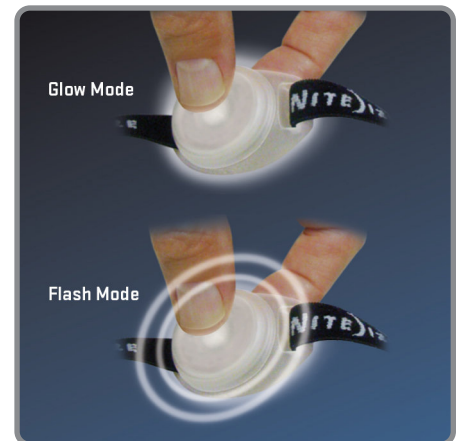

DOMELIT™

LED Area Light

The DomeLit illuminates a four-foot area with the push of a button, creating instant visibility wherever you hang, hook, wear, or stick it.

Our DomeLit is a multi-functional LED area light that's as transportable as you need it to be. Attached to a loop of adjustable elastic, the DomeLit can be hung wherever there's a hook, bar, pole, or tree branch that it can be looped around. Once there, with a simple press of a button, it creates instant flood illumination. Perfect for tents, garages, sheds, and workrooms, the DomeLit can also be worn around your wrist or strapped to your ankle to increase personal visibility when you're working or playing outdoors at night. For semi-permanent placement, we've included an adhesive strip of hook-and-loop, which you can affix to the surface of your choice. Attach one side to the DomeLit, the other to the inside of a dark cupboard or closet, press them together, and voila! Instant overhead lighting. Powered by two replaceable, long-lasting Lithium batteries (included), the DomeLit has two modes to choose from: steady glow (for reading, working, and navigating), and continuous flash (for safety and signaling).

- ⊕ Portable LED Area Light - package includes DomeLit LED Light and
 - 1) adhesive hook & loop for attachment.
 - 2) adjustable, removable strap with quick release buckle for hanging or wearing.
- ⊕ Parabolic lens creates a flood beam that illuminates a 4 foot area
- ⊕ Bright Glow & Flash White LED provides flood illumination in two modes:
 - Glow & Flash
 - Run Time Glow Mode: 20 hours
 - Run Time Flash Mode: 25 hours
- ⊕ Easily replaceable 2 x 2016 3V lithium battery included
- ⊕ Weather resistant
- ⊕ Simple push-button on/off operation