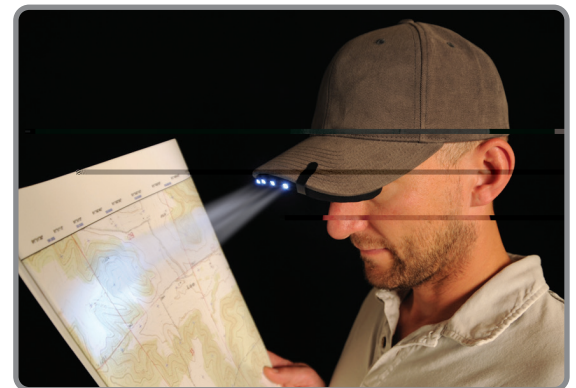

## LED Hat Light

Hands-free illumination, flexible construction, and versatile design—our BrimLit is a literal hat trick.

Flexible and lightweight, the Nite Ize BrimLit is a convenient, LED-powered hands-free light that clips easily and securely onto nearly any hat, cap, or visor brim. Formed from high-density EVA foam, the BrimLit slides underneath your hat's brim and easily accommodates its shape. Its two spring-tension clips automatically adjust to the brim's thickness, and a quick press of the button activates the BrimLit's four LED bulbs—choose high mode for more directed light or low mode for glow. Perfect for illuminating outdoor nighttime/early morning tasks around the campsite, in garage, hunting or fishing while keeping your hands free, as well as hard-to-reach jobs under cabinets and in a tight crawl space. Powered by two fully replaceable lithium batteries (included).

- ⊕ Available with 4 bright White LED lights.
- ⊕ Flexible design shapes to fit nearly any shape hat brim
- ⊕ Two easily replaceable CR2032 batteries included
- ⊕ Product Dimensions: 6.4" x 2.9" x .25"  
Weight: 1.2 oz